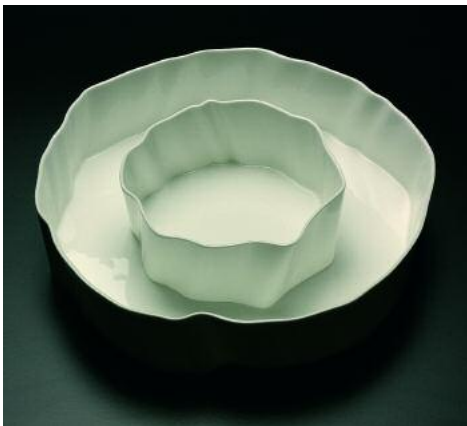

TOP LEFT: DRAWING WITH A DIGITISER TOP RIGHT: TURNING LINE INTO A SURFACE AND UNFOLDING IT  
 MIDDLE LEFT: CONSTRUCTING REFRACTORY MOULD MIDDLE RIGHT: FIRING THE KILN BOTTOM LEFT: TWISTED  
 LINE BOWLS 2009 BONE CHINA LARGE: HEIGHT 5.5 CM DIAMETER 26 CM SMALL: HEIGHT 5.5 CM DIAMETER 16 CM  
 BOTTOM RIGHT: ONE LINER GLASS BOWL 2008-9 APPROX 16 X 53 X 48 CM