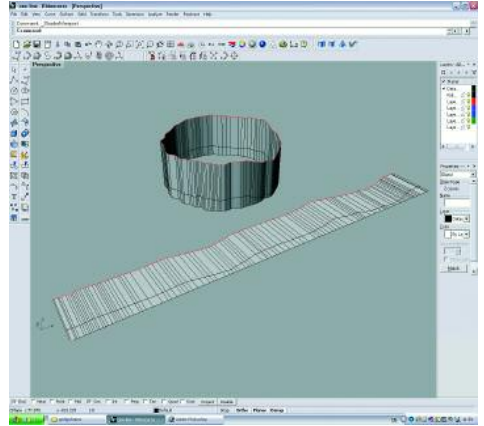

TOP LEFT: DRAWING WITH A DIGITISER TOP RIGHT: TURNING LINE INTO A SURFACE AND UNFOLDING IT  
 MIDDLE LEFT: CONSTRUCTING REFRACTORY MOULD MIDDLE RIGHT: FIRING THE KILN BOTTOM LEFT: TWISTED  
 LINE BOWLS 2009 BONE CHINA LARGE: HEIGHT 5.5 CM DIAMETER 26 CM SMALL: HEIGHT 5.5 CM DIAMETER 16 CM  
 BOTTOM RIGHT: ONE LINER GLASS BOWL 2008-9 APPROX 16 X 53 X 48 CM